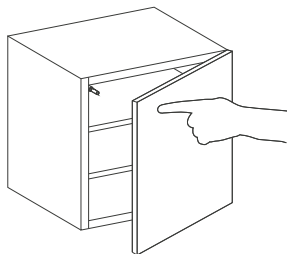

Dimensions 9,8x4,3 cm
Pitch 64 mm

REMARKS: only horizontal position

ALICANTE handle

Finish:
Antique silver

Dimensions 16 x 2,3 cm
Pitch 128 mm

PUSH-PULL handle

Surcharge for wooden door + € 5 Each

Surcharge for drawer + € 31 Each